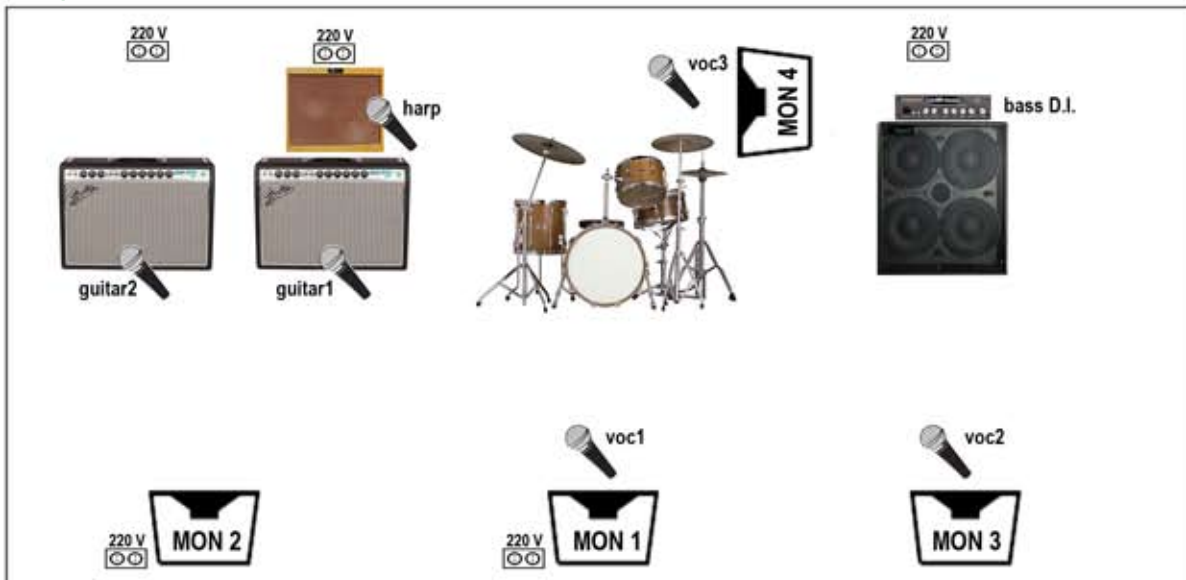

Guy Verlinde and the Mighty Gators

technical rider

Band line-up:

- 01: vocals, guitar, harp
- 02: guitar
- 03: electric bass, vocals
- 04: drums, vocals

Stage plan:

Note: please provide 3 risers for amps, approximately 35 cm height.

Monitors

Please provide at least 4 separate wedges (4 groups)

Monitor 1: voc1 voc2 voc3 harp guitar1

Monitor 2: voc1 voc2 voc3 bass

Monitor 3: voc1 voc2 voc3 kick hihat snare

Monitor 4: voc1 voc2 voc3 harp guitar1 kick snare bass