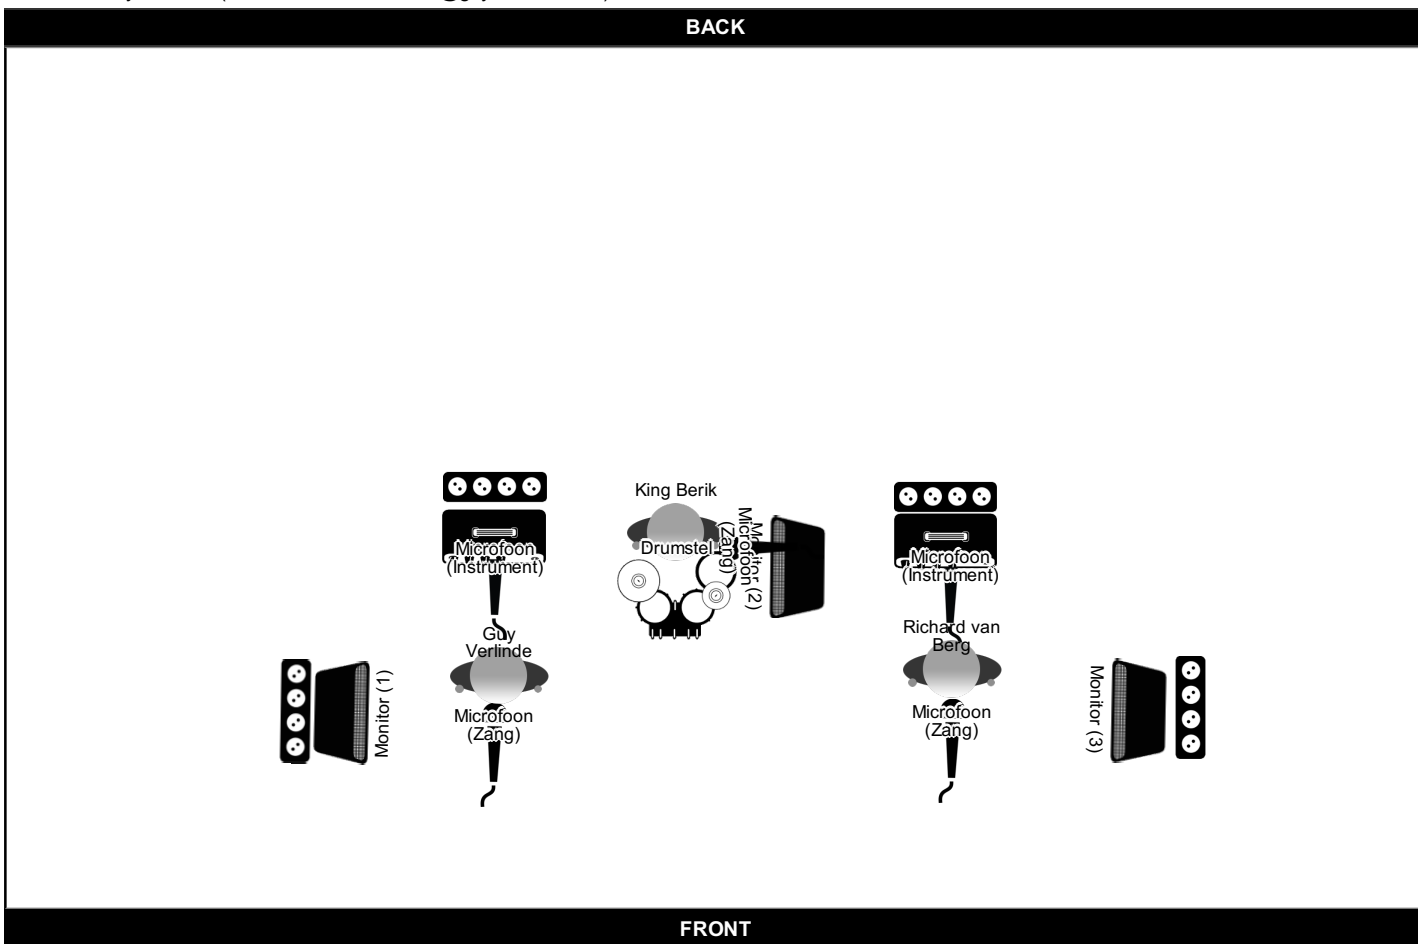

## Extra Info

- Band set-up is very compact, very in front of the stage
- No monitors in front of the band (only monitors on the side as shown on the stageplan)
- No drum riser for the drumkit
- The leadvocals need a micstand without an arm (so no boom stand)
- The stage must be high enough as Guy Verlinde sits down during the show